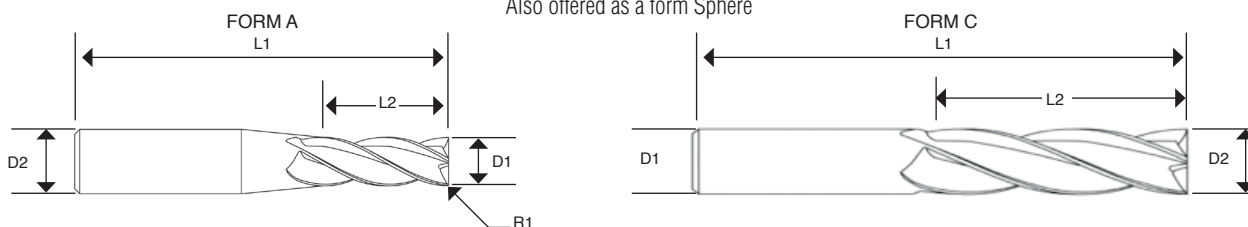

Also offered as a form Sphere